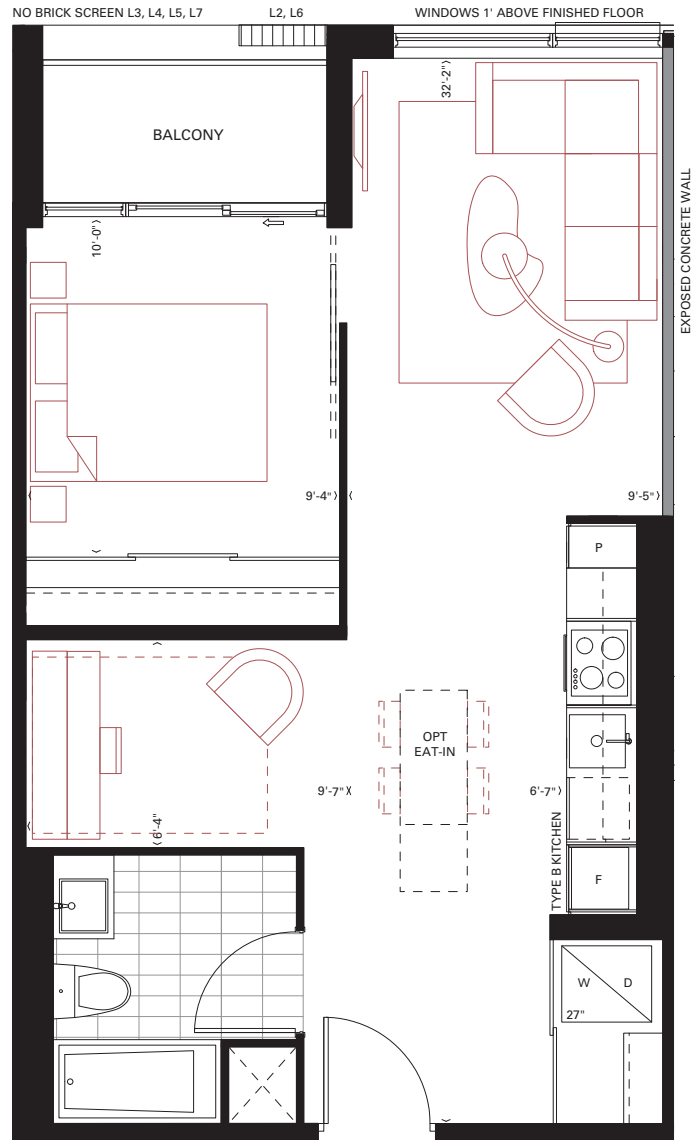

# C1

1 Bedroom + Den  
605 sq.ft.  
36 sq.ft. Balcony

Furniture not included. Actual floor area may differ from stated floor area; see APS for details. Keyplans are for location only. Suite numbering and balcony locations may change between floors. Floorplans may be mirrored in building. All prices, sizes and specifications are subject to change without notice. E.&O.E